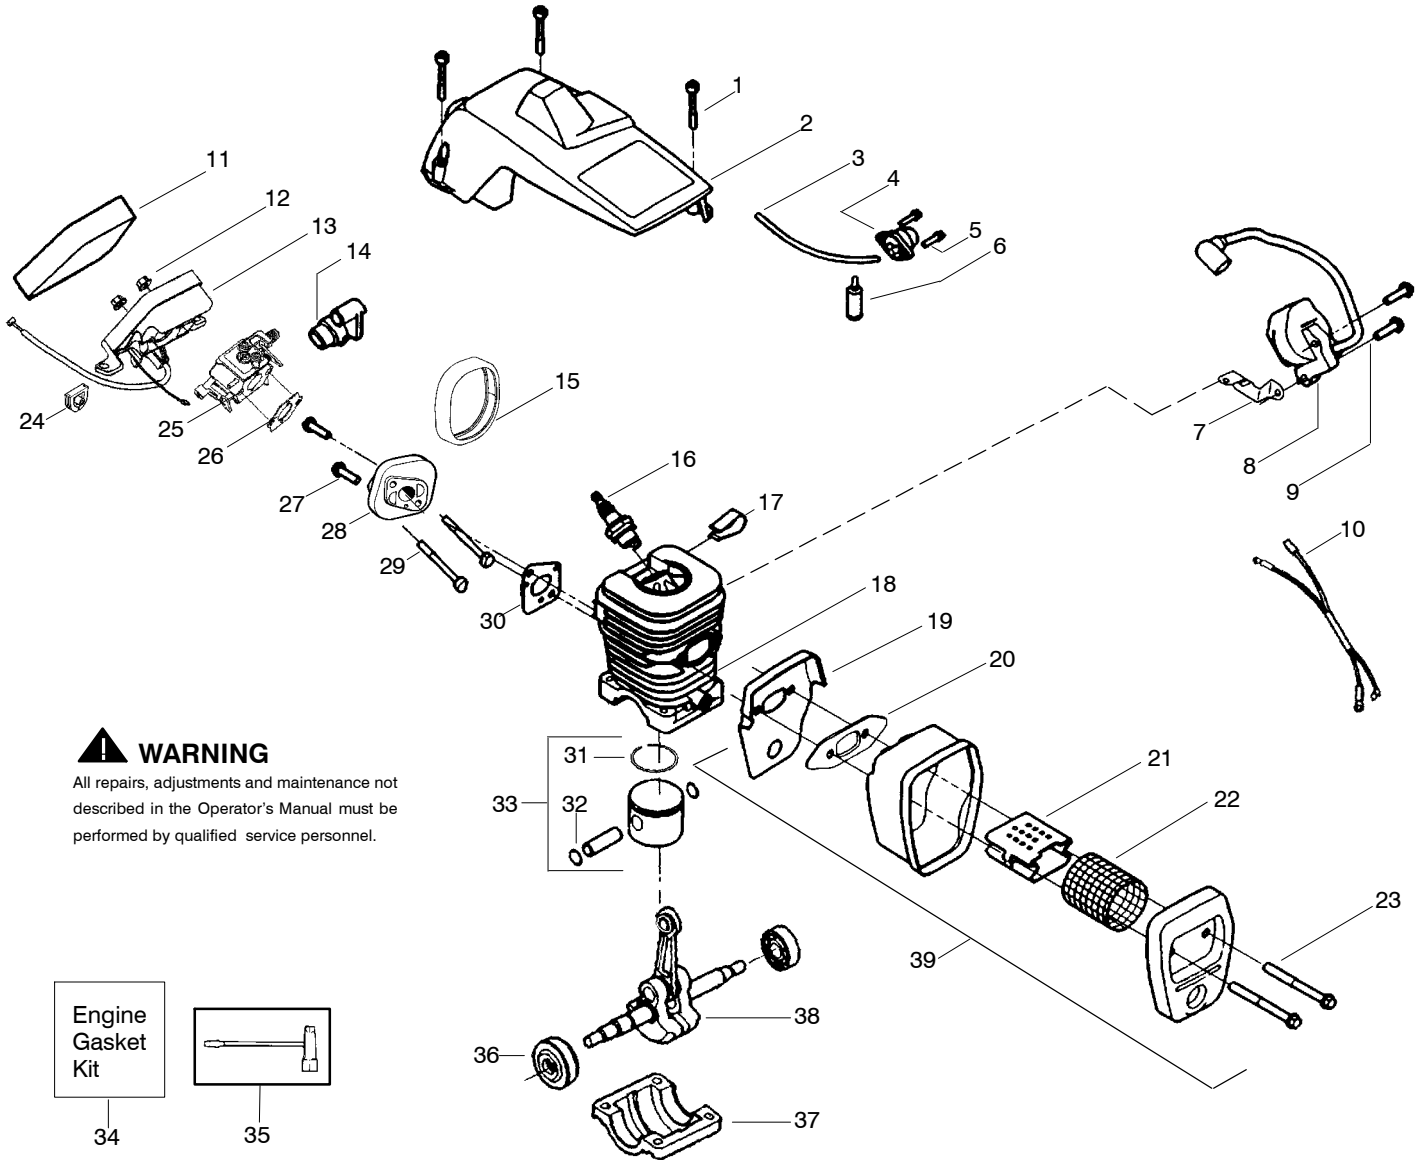

⚠ WARNING

All repairs, adjustments and maintenance not described in the Operator's Manual must be performed by qualified service personnel.

Ref.	Part No.	Description	Ref.	Part No.	Description	Ref.	Part No.	Description
1.	530016153	Screw	21.	530037813	Diffuser - Muffler	38.	530047062	Assy - Crankshaft
2.	530055638	Assy - Cylinder Shield	22.	530036103	Screen - Spark	39.	530047207	Assy - Muffler (Incl. 19,20,21,22,23)
3.	530069247	Kit - Fuel Line (Small)	23.	530016132	Bolt - Muffler			
4.	530071835	Kit - Air Purge (incl. #5)	24.	530047631	Grommet - Throttle Cable			
5.	530015780	Screw	25.	530071821	Kit - Carburetor (WT - 662)			
6.	530095646	Assy - Fuel Pick-up	26.	530069608	Gasket - Carb. (kit)			
7.	530047442	Strap - Ground	27.	530016386	Screw			Not Shown
8.	530039167	Ignition Module	28.	530049700	Carb. Adapter			
9.	530015814	Screw	29.	530016187	Screw			
10.	530057475	Assy - Wire Harness	30.	530069608	Gasket - Adaptor (kit)			
11.	530037793	Foam - Air Filter	31.	530038729	Ring - Piston			Manual (Euro 1)
12.	530016101	Nut	32.	530015697	Retainer - Piston Pin			(Russian)
13.	530057702	Assy - Air Box	33.	530069719	Kit - Piston (Incl. 31 & 32)			Decal - Warning
14.	530035526	Grommet - Carb Adjust	34.	530069608	Kit - Engine Gasket (Incl. 20, 26 & 30)			
15.	530054144	Seal - Carb Adapter	35.	530031135	Scrench			
16.	952030150	Spark Plug (RCJ - 7Y)	36.	530056363	Assy - Seal & Bearing			
17.	530016136	Clip - High Tension Lead	37.	530037935	Cap - Crankcase			
18.	530012552	Cylinder						
19.	530049870	Backplate - Muffler						
20.	530069608	Gasket - Muffler (kit)						

↙ = NEW PART NUMBER FOR THIS IPL

* = REFER TO THE SERVICE REFERENCE INDICATED FOR MORE INFORMATION. (LOCATED AT END OF IPL)